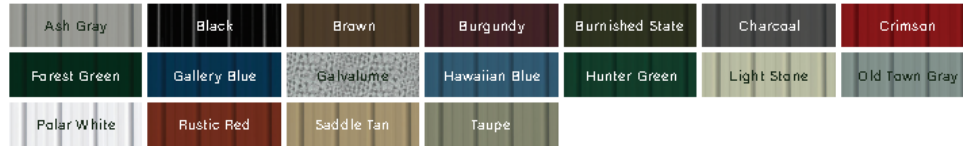

Metal Colors